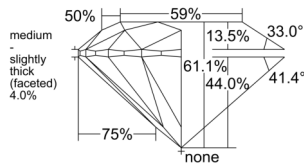

GIA®

FACSIMILE

GIA REPORT 1549470723

Verify this report at GIA.edu

GIA NATURAL DIAMOND DOSSIER®

January 19, 2026
GIA Report Number 1549470723
Shape and Cutting Style ..... Round Brilliant
Measurements ..... 4.65 - 4.68 x 2.85 mm

GRADING RESULTS

Carat Weight ..... 0.38 carat
Color Grade I
Clarity Grade VVS1
Cut Grade ..... Excellent

ADDITIONAL GRADING INFORMATION

Polish ..... Excellent
Symmetry ..... Excellent
Fluorescence ..... Medium Blue
Clarity Characteristics ..... Pinpoint
Inscription(s): GIA 1549470723

PROPORTIONS

Profile to actual proportions

GRADING SCALES

GIA COLOR SCALE	GIA CLARITY SCALE	GIA CUT SCALE	
D	FLAWLESS	EXCELLENT	
E	INTERNALLY FLAWLESS		
F		VVS₁	VERY GOOD
G	VVS₂		
H	VS₁	GOOD	
I	VS₂		
J	SI₁	FAIR	
K	SI₂		
L	I₁	POOR	
M			
N			
O	I₂		
P			
Q			
R	I₃		
S			
T			
U			
V			
W			
X			
Y			
Z