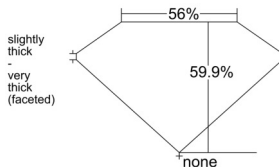

GIA®

FACSIMILE

GIA REPORT 1549469024

Verify this report at GIA.edu

GIA NATURAL DIAMOND DOSSIER®

January 19, 2026
GIA Report Number 1549469024
Shape and Cutting Style ..... Heart Brilliant
Measurements ..... 5.73 x 6.34 x 3.80 mm

GRADING RESULTS

Carat Weight ..... 0.80 carat
Color Grade ..... F
Clarity Grade VS2

ADDITIONAL GRADING INFORMATION

Polish ..... Excellent
Symmetry ..... Excellent
Fluorescence ..... None
Clarity Characteristics ..... Twinning Wisp
Inscription(s): GIA 1549469024

PROPORTIONS

Profile not to actual proportions

GRADING SCALES

GIA COLOR SCALE		GIA CLARITY SCALE			
COLORLESS	D	VERY VERY SLIGHTLY INCLUDED	FLAWLESS		
	E		INTERNALLY FLAWLESS		
	F	VERY SLIGHTLY INCLUDED	VVS₁		
	G		VVS₂		
	H		VS₁		
	NEAR COLORLESS	I	SLIGHTLY INCLUDED	VS₂	
		J		SI₁	
		FAINT	K	INCLUDED	SI₂
			L		I₁
			M		I₂
VERT LIGHT	N	LIGHT	I₃		
	O				
	P				
	Q				
	R