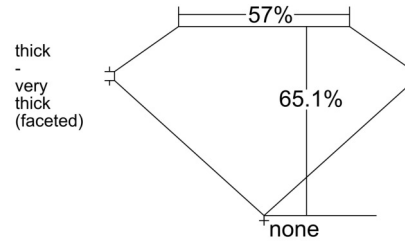

GIA NATURAL DIAMOND GRADING REPORT

January 19, 2026  
 GIA Report Number ..... 1549465338  
 Shape and Cutting Style ..... Oval Brilliant  
 Measurements ..... 9.30 x 6.65 x 4.33 mm

GRADING RESULTS

Carat Weight ..... 1.80 carat  
 Color Grade ..... H  
 Clarity Grade ..... SI1

PROPORTIONS

Profile not to actual proportions

CLARITY CHARACTERISTICS

KEY TO SYMBOLS\*

- Crystal
- ~ Feather

\* Red symbols denote internal characteristics (inclusions). Green or black symbols denote external characteristics (blemishes). Diagram is an approximate representation of the diamond, and symbols shown indicate type, position, and approximate size of clarity characteristics. All clarity characteristics may not be shown. Details of finish are not shown.