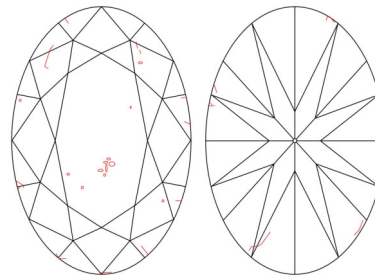

GIA NATURAL DIAMOND GRADING REPORT

January 19, 2026  
 GIA Report Number ..... 1549465338  
 Shape and Cutting Style ..... Oval Brilliant  
 Measurements ..... 9.30 x 6.65 x 4.33 mm

GRADING RESULTS

Carat Weight ..... 1.80 carat  
 Color Grade ..... H  
 Clarity Grade ..... SI1

ADDITIONAL GRADING INFORMATION

Polish ..... Excellent  
 Symmetry ..... Excellent  
 Fluorescence ..... None  
 Inscription(s): GIA 1549465338

**Comments:** Clouds are not shown. Pinpoints are not shown.

PROPORTIONS

Profile not to actual proportions

CLARITY CHARACTERISTICS

KEY TO SYMBOLS\*

- Crystal
- ~ Feather

\* Red symbols denote internal characteristics (inclusions). Green or black symbols denote external characteristics (blemishes). Diagram is an approximate representation of the diamond, and symbols shown indicate type, position, and approximate size of clarity characteristics. All clarity characteristics may not be shown. Details of finish are not shown.