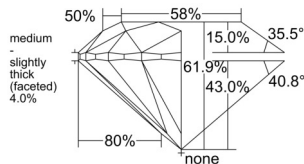

GIA®

FACSIMILE

GIA REPORT 1549433658

Verify this report at GIA.edu

GIA NATURAL DIAMOND DOSSIER®

January 13, 2026
GIA Report Number 1549433658
Shape and Cutting Style ..... Round Brilliant
Measurements ..... 5.21 - 5.23 x 3.23 mm

GRADING RESULTS

Carat Weight ..... 0.54 carat
Color Grade ..... F
Clarity Grade VS1
Cut Grade ..... Excellent

ADDITIONAL GRADING INFORMATION

Polish ..... Excellent
Symmetry ..... Excellent
Fluorescence ..... None
Clarity Characteristics ..... Cloud, Crystal, Pinpoint, Knot
Inscription(s): GIA 1549433658

PROPORTIONS

GRADING SCALES

GIA COLOR SCALE

COLORESS	D
	E
	F
	G
	H
	I
	J
NEAR COLORESS	K
	L
Faint	M
	N
	O
	P
	Q
	R
	S
	T
	U
	V
	W
	X
	Y
	Z

GIA CLARITY SCALE

FLAWLESS	INTERNAL FLAWLESS	
		FLAWLESS
VERY VERY SLIGHTLY INCLUDED	VVS₁	
	VVS₂	
VERY SLIGHTLY INCLUDED	VS₁	
	VS₂	
SLIGHTLY INCLUDED	SI₁	
	SI₂	
INCLUDED	I₁	
	I₂	
	I₃	

GIA CUT SCALE

EXCELLENT
VERY GOOD
GOOD
FAIR
POOR