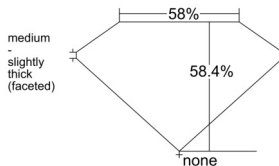

GIA®

FACSIMILE

GIA REPORT 1549400415

Verify this report at GIA.edu

GIA NATURAL DIAMOND DOSSIER®

January 07, 2026
GIA Report Number 1549400415
Shape and Cutting Style ..... Heart Brilliant
Measurements ..... 4.81 x 5.56 x 3.25 mm

GRADING RESULTS

Carat Weight ..... 0.50 carat
Color Grade ..... G
Clarity Grade VS2

ADDITIONAL GRADING INFORMATION

Polish ..... Excellent
Symmetry ..... Excellent
Fluorescence ..... None
Clarity Characteristics ..... Cloud, Crystal, Feather
Inscription(s): GIA 1549400415

PROPORTIONS

Profile not to actual proportions

GRADING SCALES

GIA COLOR SCALE		GIA CLARITY SCALE	
COLORLESS	D	VERY VERY SLIGHTLY INCLUDED	FLAWLESS
	E		INTERNALLY FLAWLESS
	F		VVS₁
	G		VVS₂
	H		VS₁
	I		VS₂
	J		SI₁
	K		SI₂
	L		I₁
	M		I₂
NEAR COLORLESS	N	SLIGHTLY INCLUDED	I₃
	O		
	P		
	Q		
FAINT	R		
	S		
	T		
	U		
VERT LIGHT	V		
	W		
	X		
	Y		
LIGHT	Z