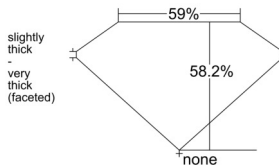

GIA®

FACSIMILE

GIA REPORT 1549398377

Verify this report at GIA.edu

GIA NATURAL DIAMOND DOSSIER®

January 08, 2026
GIA Report Number 1549398377
Shape and Cutting Style ..... Heart Brilliant
Measurements ..... 5.71 x 6.65 x 3.87 mm

GRADING RESULTS

Carat Weight ..... 0.90 carat
Color Grade I
Clarity Grade VVS1

ADDITIONAL GRADING INFORMATION

Polish ..... Excellent
Symmetry ..... Excellent
Fluorescence ..... None
Clarity Characteristics ..... Pinpoint
Inscription(s): GIA 1549398377

PROPORTIONS

Profile not to actual proportions

GRADING SCALES

GIA COLOR SCALE		GIA CLARITY SCALE		
COLORLESS	D	VERY VERY SLIGHTLY INCLUDED	FLAWLESS	
	E		INTERNALLY FLAWLESS	
	F		VVS₁	
	G		VVS₂	
	NEAR COLORLESS	H	VERY SLIGHTLY INCLUDED	VS₁
		I		VS₂
		J	SLIGHTLY INCLUDED	S₁
		K		S₂
		L		I₁
		M		I₂
FAINT	N	INCLUDED	I₃	
	O			
	P			
	Q			
	R			
	S			
LIGHT	T			
	U			
	V			
	W			
	X			
	Y			
	Z