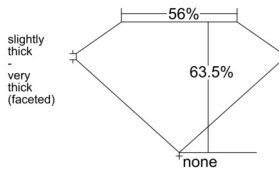

GIA®

FACSIMILE

GIA REPORT 1549397686

Verify this report at GIA.edu

GIA NATURAL DIAMOND DOSSIER®

January 08, 2026
GIA Report Number 1549397686
Shape and Cutting Style ..... Heart Brilliant
Measurements ..... 5.10 x 6.05 x 3.84 mm

GRADING RESULTS

Carat Weight ..... 0.72 carat
Color Grade I
Clarity Grade VVS2

ADDITIONAL GRADING INFORMATION

Polish ..... Excellent
Symmetry ..... Excellent
Fluorescence ..... None
Clarity Characteristics ..... Pinpoint, Cloud
Inspection(s): GIA 1549397686

PROPORTIONS

Profile not to actual proportions

GRADING SCALES

GIA COLOR SCALE		GIA CLARITY SCALE			
COLORLESS	D	VERY VERY SLIGHTLY INCLUDED	FLAWLESS		
	E		INTERNALLY FLAWLESS		
	F	VERY SLIGHTLY INCLUDED	VVS₁		
	G		VVS₂		
	H		VS₁		
	NEAR COLORLESS	I	SLIGHTLY INCLUDED	VS₂	
		J		SI₁	
		FAINT	K	INCLUDED	SI₂
			L		I₁
			M		I₂
VERT LIGHT	N	LIGHT	I₃		
	O				
	P				
	Q				
	R