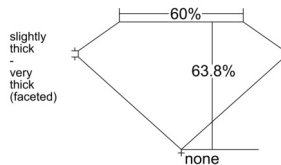

GIA®

FACSIMILE

GIA REPORT 1549397290

Verify this report at gia.edu

GIA NATURAL DIAMOND DOSSIER®

February 02, 2026
GIA Report Number 1549397290
Shape and Cutting Style ..... Heart Brilliant
Measurements ..... 5.14 x 6.11 x 3.90 mm

GRADING RESULTS

Carat Weight ..... 0.72 carat
Color Grade ..... J
Clarity Grade VVS2

ADDITIONAL GRADING INFORMATION

Polish ..... Excellent
Symmetry ..... Excellent
Fluorescence ..... None
Clarity Characteristics ..... Cloud
Inscription(s): GIA 1549397290

PROPORTIONS

Profile not to actual proportions

GRADING SCALES

GIA COLOR SCALE		GIA CLARITY SCALE			
COLORLESS	D	VERY VERY SLIGHTLY INCLUDED	FLAWLESS		
	E		INTERNALLY FLAWLESS		
	F		VVS₁		
	G		VVS₂		
	NEAR COLORLESS	H	VERY SLIGHTLY INCLUDED	VS₁	
		I		VS₂	
		FAINT	J	SLIGHTLY INCLUDED	S₁
			K		S₂
	L		I₁		
	VERT LIGHT		M	INCLUDED	I₂
N			I₃		
O					
P					
LIGHT	Q				
	R				
	S				
	T				
	U				
	Z