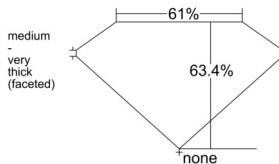

GIA®

FACSIMILE

GIA REPORT 1549397263

Verify this report at GIA.edu

GIA NATURAL DIAMOND DOSSIER®

January 08, 2026
GIA Report Number 1549397263
Shape and Cutting Style ..... Heart Brilliant
Measurements ..... 5.20 x 6.03 x 3.82 mm

GRADING RESULTS

Carat Weight ..... 0.71 carat
Color Grade ..... J
Clarity Grade VVS1

ADDITIONAL GRADING INFORMATION

Polish ..... Excellent
Symmetry ..... Very Good
Fluorescence ..... Faint
Clarity Characteristics ..... Pinpoint
Inscription(s): GIA 1549397263

PROPORTIONS

Profile not to actual proportions

GRADING SCALES

GIA COLOR SCALE		GIA CLARITY SCALE			
COLORLESS	D	VERY VERY SLIGHTLY INCLUDED	FLAWLESS		
	E		INTERNALLY FLAWLESS		
	F	VERY SLIGHTLY INCLUDED	VVS₁		
	G		VVS₂		
	H		VS₁		
	NEAR COLORLESS	I	SLIGHTLY INCLUDED	VS₂	
		J		SI₁	
		FAINT	K	INCLUDED	SI₂
			L		I₁
			M		I₂
VERT LIGHT	N	INCLUDED	I₃		
	O				
	P				
	Q				
	R				
	S				
	T				
LIGHT	U				
	V				
	W				
	X				
Y					
Z