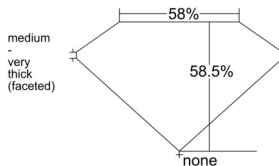

GIA®

FACSIMILE

GIA REPORT 1549396416

Verify this report at GIA.edu

GIA NATURAL DIAMOND DOSSIER®

January 07, 2026
GIA Report Number 1549396416
Shape and Cutting Style ..... Heart Brilliant
Measurements ..... 4.78 x 5.58 x 3.26 mm

GRADING RESULTS

Carat Weight ..... 0.51 carat
Color Grade ..... J
Clarity Grade VVS2

ADDITIONAL GRADING INFORMATION

Polish ..... Excellent
Symmetry ..... Excellent
Fluorescence ..... None
Clarity Characteristics ..... Pinpoint, Cloud
Inspection(s): GIA 1549396416

PROPORTIONS

Profile not to actual proportions

GRADING SCALES

GIA COLOR SCALE		GIA CLARITY SCALE			
COLORLESS	D	VERY VERY SLIGHTLY INCLUDED	FLAWLESS		
	E		INTERNALLY FLAWLESS		
	F	VERY SLIGHTLY INCLUDED	VVS₁		
	G		VVS₂		
	H		VS₁		
	NEAR COLORLESS	I	SLIGHTLY INCLUDED	VS₂	
		J		SI₁	
		FAINT	K	INCLUDED	SI₂
			L		I₁
	M		I₂		
VERT LIGHT	N		INCLUDED	I₃	
	O				
	P				
	Q				
LIGHT	R				
	S				
	T				
	U				
	V				
	Z