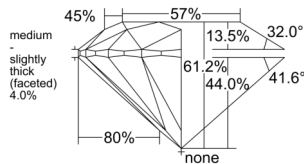

GIA®

FACSIMILE

GIA REPORT

1549384184

Verify this report at GIA.edu

GIA NATURAL DIAMOND DOSSIER®

January 07, 2026
GIA Report Number 1549384184
Shape and Cutting Style ..... Round Brilliant
Measurements ..... 4.06 - 4.08 x 2.49 mm

GRADING RESULTS

Carat Weight ..... 0.25 carat
Color Grade ..... D
Clarity Grade VS1
Cut Grade ..... Excellent

ADDITIONAL GRADING INFORMATION

Polish ..... Excellent
Symmetry ..... Excellent
Fluorescence ..... None
Clarity Characteristics ..... Cloud, Needle, Pinpoint
Inscription(s): GIA 1549384184

PROPORTIONS

Profile to actual proportions

GRADING SCALES

GIA COLOR SCALE

COLORLESS	D
	E
	F
	G
	H
	I
	J
NEAR COLORLESS	K
	L
	M
	N
	O
	P
	Q
	R
	S
	T
	U
	V
	W
	X
	Y
	Z

GIA CLARITY SCALE

FLAWLESS	INTERNAL FLAWLESS	
		FLAWLESS
VERY VERY SLIGHTLY INCLUDED	VVS₁	
	VVS₂	
VERY SLIGHTLY INCLUDED	VS₁	
	VS₂	
SLIGHTLY INCLUDED	SI₁	
	SI₂	
INCLUDED	I₁	
	I₂	
	I₃	

GIA CUT SCALE

EXCELLENT
VERY GOOD
GOOD
FAIR
POOR