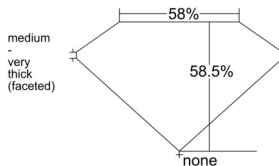

GIA®

FACSIMILE

GIA REPORT 1549375786

Verify this report at GIA.edu

GIA NATURAL DIAMOND DOSSIER®

January 05, 2026
GIA Report Number 1549375786
Shape and Cutting Style ..... Heart Brilliant
Measurements ..... 5.04 x 5.55 x 3.24 mm

GRADING RESULTS

Carat Weight ..... 0.51 carat
Color Grade ..... J
Clarity Grade VVS1

ADDITIONAL GRADING INFORMATION

Polish ..... Very Good
Symmetry ..... Very Good
Fluorescence ..... None
Clarity Characteristics..... Pinpoint, Needle
Inscription(s): GIA 1549375786

PROPORTIONS

Profile not to actual proportions

GRADING SCALES

GIA COLOR SCALE		GIA CLARITY SCALE	
COLORLESS	D	VERY VERY SLIGHTLY INCLUDED	FLAWLESS
	E		INTERNALLY FLAWLESS
	F		VVS₁
	G		VVS₂
	H		VS₁
	I		VS₂
	J		SI₁
	K		SI₂
	L		I₁
	M		I₂
NEAR COLORLESS	N	SLIGHTLY INCLUDED	I₃
	O		
	P		
	Q		
FAINT	R		
	S		
	T		
	U		
VERY LIGHT	V		
	W		
	X		
	Y		
LIGHT	Z