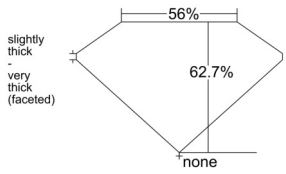

GIA®

FACSIMILE

GIA REPORT 1549375232

Verify this report at GIA.edu

GIA NATURAL DIAMOND DOSSIER®

January 05, 2026
GIA Report Number 1549375232
Shape and Cutting Style ..... Heart Brilliant
Measurements ..... 4.55 x 5.48 x 3.43 mm

GRADING RESULTS

Carat Weight ..... 0.51 carat
Color Grade ..... E
Clarity Grade VVS2

ADDITIONAL GRADING INFORMATION

Polish ..... Excellent
Symmetry ..... Very Good
Fluorescence ..... Faint
Clarity Characteristics ..... Pinpoint
Inscription(s): GIA 1549375232

PROPORTIONS

Profile not to actual proportions

GRADING SCALES

GIA COLOR SCALE		GIA CLARITY SCALE			
COLORLESS	D	VERY VERY SLIGHTLY INCLUDED	FLAWLESS		
	E		INTERNALLY FLAWLESS		
	F	VERY SLIGHTLY INCLUDED	VVS₁		
	G		VVS₂		
	H		VS₁		
	NEAR COLORLESS	I	SLIGHTLY INCLUDED	VS₂	
		J		SI₁	
		FAINT	K	INCLUDED	SI₂
			L		I₁
			M		I₂
VERT LIGHT	N	LIGHT	I₃		
	O				
	P				
	Q				
	R