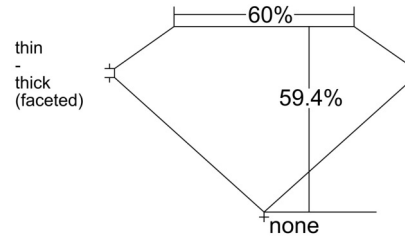

PROPORTIONS

Profile not to actual proportions