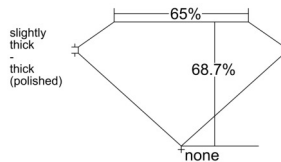

GIA®

FACSIMILE

GIA REPORT 1549364254

Verify this report at GIA.edu

GIA NATURAL DIAMOND DOSSIER®

January 05, 2026
GIA Report Number 1549364254
Shape and Cutting Style ..... Square Emerald Cut
Measurements ..... 4.86 x 4.72 x 3.25 mm

GRADING RESULTS

Carat Weight ..... 0.70 carat
Color Grade ..... H
Clarity Grade VS1

ADDITIONAL GRADING INFORMATION

Polish ..... Very Good
Symmetry ..... Excellent
Fluorescence ..... None
Clarity Characteristics ..... Cloud, Pinpoint
Inscription(s): GIA 1549364254

PROPORTIONS

Profile not to actual proportions

GRADING SCALES

GIA COLOR SCALE		GIA CLARITY SCALE	
NEAR COLORLESS	D	VERY VERY SLIGHTLY INCLUDED	FLAWLESS
	E		INTERNALLY FLAWLESS
	F		VVS₁
	G		VVS₂
	H		VS₁
	I		VS₂
	J		SI₁
	K		SI₂
	L		I₁
	M		I₂
FAINT	N	SLIGHTLY INCLUDED	I₃
	O		
	P		
	Q		
VERT LIGHT	R	INCLUDED	
	S		
	T		
	U		
	V		
	W		
	X		
	Y		
LIGHT	Z