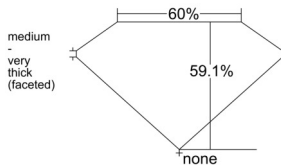

GIA®

FACSIMILE

GIA REPORT 1549350700

Verify this report at GIA.edu

GIA NATURAL DIAMOND DOSSIER®

December 31, 2025
GIA Report Number 1549350700
Shape and Cutting Style ..... Heart Brilliant
Measurements ..... 5.30 x 6.16 x 3.64 mm

GRADING RESULTS

Carat Weight ..... 0.70 carat
Color Grade ..... K
Clarity Grade VS1

ADDITIONAL GRADING INFORMATION

Polish ..... Excellent
Symmetry ..... Excellent
Fluorescence ..... Faint
Clarity Characteristics ..... Feather, Pinpoint
Inscription(s): GIA 1549350700

PROPORTIONS

Profile not to actual proportions

GRADING SCALES

GIA COLOR SCALE		GIA CLARITY SCALE			
COLORLESS	D	VERY VERY SLIGHTLY INCLUDED	FLAWLESS		
	E		INTERNALLY FLAWLESS		
	F	VERY SLIGHTLY INCLUDED	VVS₁		
	G		VVS₂		
	H		VS₁		
	NEAR COLORLESS	I	SLIGHTLY INCLUDED	VS₂	
		J		SI₁	
		FAINT	K	INCLUDED	SI₂
			L		I₁
			M		I₂
VERT LIGHT	N	LIGHT	I₃		
	O				
	P				
	Q				
	R