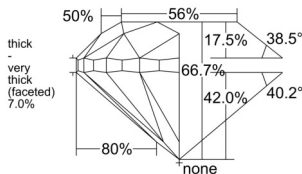

GIA®

FACSIMILE

GIA REPORT 1549328716

Verify this report at GIA.edu

GIA NATURAL DIAMOND DOSSIER®

December 30, 2025
GIA Report Number 1549328716
Shape and Cutting Style ..... Round Brilliant
Measurements ..... 4.05 - 4.09 x 2.72 mm

GRADING RESULTS

Carat Weight ..... 0.30 carat
Color Grade I
Clarity Grade S11
Cut Grade ..... Good

ADDITIONAL GRADING INFORMATION

Polish ..... Excellent
Symmetry ..... Very Good
Fluorescence ..... None
Clarity Characteristics ..... Crystal
Inscription(s): GIA 1549328716

PROPORTIONS

Profile to actual proportions