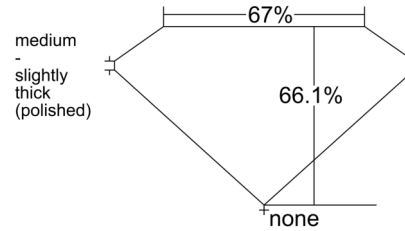

GIA NATURAL DIAMOND GRADING REPORT

December 27, 2025
 GIA Report Number 1549324585
 Shape and Cutting Style Emerald Cut
 Measurements 8.05 x 5.74 x 3.79 mm

GRADING RESULTS

Carat Weight 1.70 carat
 Color Grade H
 Clarity Grade VVS2

Profile not to actual proportions

CLARITY CHARACTERISTICS

KEY TO SYMBOLS*

- Cloud
- Pinpoint

* Red symbols denote internal characteristics (inclusions). Green or black symbols denote external characteristics (blemishes). Diagram is an approximate representation of the diamond, and symbols shown indicate type, position, and approximate size of clarity characteristics. All clarity characteristics may not be shown. Details of finish are not shown.