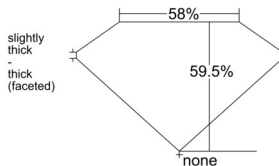

GIA®

FACSIMILE

GIA REPORT 1549321613

Verify this report at GIA.edu

GIA NATURAL DIAMOND DOSSIER®

December 27, 2025
GIA Report Number 1549321613
Shape and Cutting Style ..... Heart Brilliant
Measurements ..... 4.98 x 5.90 x 3.51 mm

GRADING RESULTS

Carat Weight ..... 0.60 carat
Color Grade ..... H
Clarity Grade VVS2

ADDITIONAL GRADING INFORMATION

Polish ..... Excellent
Symmetry ..... Excellent
Fluorescence ..... None
Clarity Characteristics ..... Crystal, Needle, Pinpoint
Inscription(s): GIA 1549321613

PROPORTIONS

Profile not to actual proportions

GRADING SCALES

GIA COLOR SCALE		GIA CLARITY SCALE			
COLORLESS	D	VERY VERY SLIGHTLY INCLUDED	FLAWLESS		
	E		INTERNALLY FLAWLESS		
	F	VERY SLIGHTLY INCLUDED	VVS₁		
	G		VVS₂		
	H		VS₁		
	NEAR COLORLESS	I	SLIGHTLY INCLUDED	VS₂	
		J		SI₁	
		FAINT	K	INCLUDED	SI₂
			L		I₁
			M		I₂
VERT LIGHT			N	INCLUDED	I₃
			O		
			P		
	Q				
LIGHT	R				
	S				
	T				
	U				
	V				
	Z