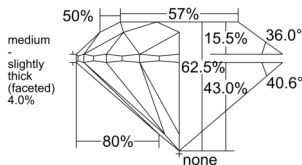

GIA®

FACSIMILE

GIA REPORT 1549298963

Verify this report at GIA.edu

GIA NATURAL DIAMOND DOSSIER®

December 24, 2025
GIA Report Number 1549298963
Shape and Cutting Style ..... Round Brilliant
Measurements ..... 5.26 - 5.30 x 3.30 mm

GRADING RESULTS

Carat Weight ..... 0.57 carat
Color Grade ..... E
Clarity Grade VVS1
Cut Grade ..... Excellent

ADDITIONAL GRADING INFORMATION

Polish ..... Excellent
Symmetry ..... Excellent
Fluorescence ..... Faint
Clarity Characteristics ..... Pinpoint
Inscription(s): GIA 1549298963

PROPORTIONS

Profile to actual proportions

GRADING SCALES

GIA COLOR SCALE

COLORLESS	D
	E
	F
	G
	H
	I
	J
NEAR COLORLESS	K
	L
FAIN	M
	N
	O
	P
VERY LIGHT	Q
	R
	S
	T
	U
	V
	W
	X
	Y
LIGHT	Z

GIA CLARITY SCALE

FLAWLESS	INTERNAL FLAWLESS	
		FLAWLESS
VERY VERY SLIGHTLY INCLUDED	VVS₁	
	VVS₂	
VERY SLIGHTLY INCLUDED	VS₁	
	VS₂	
SLIGHTLY INCLUDED	SI₁	
	SI₂	
INCLUDED	I₁	
	I₂	
	I₃	

GIA CUT SCALE

EXCELLENT
VERY GOOD
GOOD
FAIR
POOR