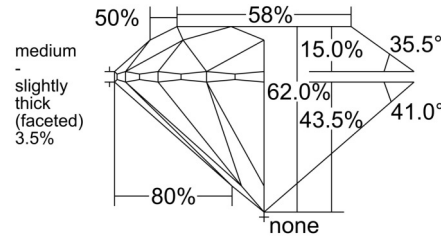

GIA NATURAL DIAMOND GRADING REPORT

January 08, 2026
 GIA Report Number 1549298946
 Shape and Cutting Style Round Brilliant
 Measurements 8.15 - 8.19 x 5.07 mm

GRADING RESULTS

Carat Weight 2.09 carat
 Color Grade G
 Clarity Grade VS1
 Cut Grade Excellent

ADDITIONAL GRADING INFORMATION

Polish Excellent
 Symmetry Excellent
 Fluorescence None

Inscription(s): GIA 1549298946

Comments: Clouds are not shown. Pinpoints are not shown.

PROPORTIONS

Profile to actual proportions

CLARITY CHARACTERISTICS

KEY TO SYMBOLS*

- Feather
- Needle

* Red symbols denote internal characteristics (inclusions). Green or black symbols denote external characteristics (blemishes). Diagram is an approximate representation of the diamond, and symbols shown indicate type, position, and approximate size of clarity characteristics. All clarity characteristics may not be shown. Details of finish are not shown.