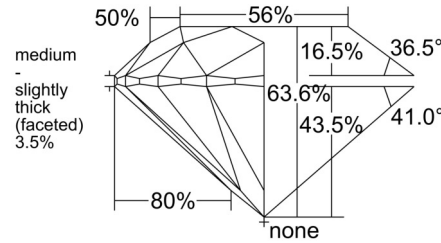

GIA NATURAL DIAMOND GRADING REPORT

January 06, 2026
GIA Report Number 1549280773
Shape and Cutting Style ..... Round Brilliant
Measurements ..... 6.69 - 6.74 x 4.27 mm

GRADING RESULTS

Carat Weight ..... 1.20 carat
Color Grade ..... E
Clarity Grade VS2
Cut Grade ..... Excellent

ADDITIONAL GRADING INFORMATION

Polish ..... Excellent
Symmetry ..... Excellent
Fluorescence ..... Faint
Inscription(s): GIA 1549280773
Comments: Additional pinpoints are not shown.

PROPORTIONS

Profile to actual proportions