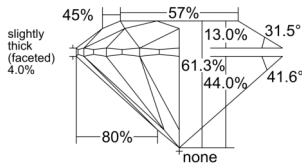

GIA®

FACSIMILE

GIA REPORT 1549279988

Verify this report at GIA.edu

GIA NATURAL DIAMOND DOSSIER®

December 22, 2025
GIA Report Number 1549279988
Shape and Cutting Style ..... Round Brilliant
Measurements ..... 4.49 - 4.52 x 2.76 mm

GRADING RESULTS

Carat Weight ..... 0.34 carat
Color Grade ..... F
Clarity Grade VS1
Cut Grade ..... Excellent

ADDITIONAL GRADING INFORMATION

Polish ..... Excellent
Symmetry ..... Excellent
Fluorescence ..... None
Clarity Characteristics ..... Crystal, Needle
Inscription(s): GIA 1549279988

PROPORTIONS

Profile to actual proportions