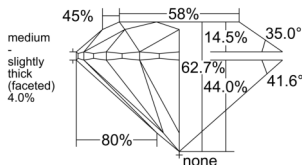

GIA®

FACSIMILE

GIA REPORT 1549274041

Verify this report at GIA.edu

GIA NATURAL DIAMOND DOSSIER®

December 19, 2025
GIA Report Number 1549274041
Shape and Cutting Style ..... Round Brilliant
Measurements ..... 4.34 - 4.37 x 2.73 mm

GRADING RESULTS

Carat Weight ..... 0.32 carat
Color Grade ..... E
Clarity Grade VVS1
Cut Grade ..... Excellent

ADDITIONAL GRADING INFORMATION

Polish ..... Excellent
Symmetry ..... Excellent
Fluorescence ..... None
Clarity Characteristics..... Pinpoint, Internal Graining, Feather
Inscription(s): GIA 1549274041

PROPORTIONS

GRADING SCALES

GIA COLOR SCALE

COLOREDNESS	D
	E
	F
	G
	H
	I
	J
NEAR COLORLESS	K
	L
Faint	M
	N
	O
	P
Very Light	Q
	R
	S
	T
	U
	V
Light	W
	X
	Y
	Z

GIA CLARITY SCALE

VERY VERY SLIGHTLY INCLUDED	FLAWLESS
	INTERNALLY FLAWLESS
VERY SLIGHTLY INCLUDED	VVS₁
	VVS₂
SLIGHTLY INCLUDED	VS₁
	VS₂
INCLUDED	SI₁
	SI₂
	I₁
	I₂
	I₃

GIA CUT SCALE

EXCELLENT
VERY GOOD
GOOD
FAIR
POOR