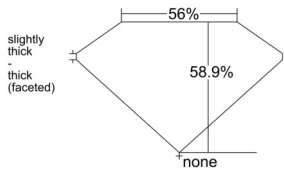

GIA®

FACSIMILE

GIA REPORT 1549272626

Verify this report at GIA.edu

GIA NATURAL DIAMOND DOSSIER®

December 19, 2025
GIA Report Number 1549272626
Shape and Cutting Style ..... Oval Brilliant
Measurements ..... 7.72 x 5.50 x 3.24 mm

GRADING RESULTS

Carat Weight ..... 0.90 carat
Color Grade ..... F
Clarity Grade VS1

ADDITIONAL GRADING INFORMATION

Polish ..... Excellent
Symmetry ..... Excellent
Fluorescence ..... Strong Blue
Clarity Characteristics..... Crystal, Feather, Cloud, Pinpoint
Inspection(s): GIA 1549272626

PROPORTIONS

Profile not to actual proportions

GRADING SCALES

GIA COLOR SCALE		GIA CLARITY SCALE		
COLORLESS	D	VERY VERY SLIGHTLY INCLUDED	FLAWLESS	
	E		INTERNALLY FLAWLESS	
	F		VS₁	
	G		VS₂	
	NEAR COLORLESS	H	VERY SLIGHTLY INCLUDED	VS₁
		I		VS₂
		J		SI₁
		K		SI₂
	FAINT	L	SLIGHTLY INCLUDED	I₁
		M		I₂
N		I₃		
O				
LIGHT	P			
	Q			
	R			
	S			
	T			
	U			
	V			
	W			
X				
Y				
Z