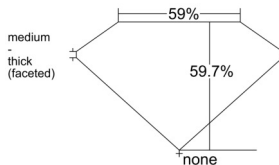

GIA®

FACSIMILE

GIA REPORT 1549272568

Verify this report at GIA.edu

GIA NATURAL DIAMOND DOSSIER®

December 19, 2025
GIA Report Number 1549272568
Shape and Cutting Style ..... Heart Brilliant
Measurements ..... 4.74 x 5.52 x 3.30 mm

GRADING RESULTS

Carat Weight ..... 0.50 carat
Color Grade ..... G
Clarity Grade VS1

ADDITIONAL GRADING INFORMATION

Polish ..... Very Good
Symmetry ..... Very Good
Fluorescence ..... None
Clarity Characteristics..... Crystal, Knot, Needle, Pinpoint
Inscription(s): GIA 1549272568

PROPORTIONS

Profile not to actual proportions

GRADING SCALES

GIA COLOR SCALE		GIA CLARITY SCALE	
COLORLESS	D	VERY VERY SLIGHTLY INCLUDED	FLAWLESS
	E		INTERNALLY FLAWLESS
	F		VVS₁
	G		VVS₂
	H		VS₁
	I		VS₂
	J		SI₁
	K		SI₂
	L		I₁
	M		I₂
NEAR COLORLESS	N	SLIGHTLY INCLUDED	I₃
	O		
	P		
	Q		
FAINT	R		
	S		
	T		
	U		
VERT LIGHT	V		
	W		
	X		
	Y		
LIGHT	Z