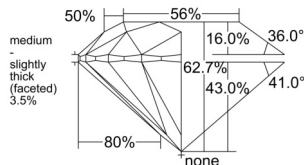

GIA®

FACSIMILE

GIA REPORT 1549272350

Verify this report at GIA.edu

GIA NATURAL DIAMOND DOSSIER®

December 19, 2025
GIA Report Number 1549272350
Shape and Cutting Style ..... Round Brilliant
Measurements ..... 5.20 - 5.22 x 3.27 mm

GRADING RESULTS

Carat Weight ..... 0.54 carat
Color Grade ..... E
Clarity Grade VVS1
Cut Grade ..... Excellent

ADDITIONAL GRADING INFORMATION

Polish ..... Excellent
Symmetry ..... Excellent
Fluorescence ..... Medium Blue
Clarity Characteristics ..... Pinpoint
Inscription(s): GIA 1549272350

PROPORTIONS

GRADING SCALES

GIA COLOR SCALE

COLORLESS	D
	E
	F
	G
	H
	I
	J
NEAR COLORLESS	K
	L
Faint	M
	N
	O
	P
	Q
	R
	S
	T
	U
	V
	W
	X
	Y
Light	Z

GIA CLARITY SCALE

FLAWLESS	INTERNAL FLAWLESS	
		FLAWLESS
VERY VERY SLIGHTLY INCLUDED	VVS₁	
	VVS₂	
VERY SLIGHTLY INCLUDED	VS₁	
	VS₂	
SLIGHTLY INCLUDED	SI₁	
	SI₂	
INCLUDED	I₁	
	I₂	
	I₃	

GIA CUT SCALE

EXCELLENT
VERY GOOD
GOOD
FAIR
POOR