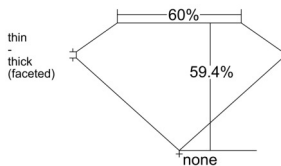

GIA®

FACSIMILE

GIA REPORT 1549270646

Verify this report at GIA.edu

GIA NATURAL DIAMOND DOSSIER®

December 19, 2025
GIA Report Number 1549270646
Shape and Cutting Style ..... Heart Brilliant
Measurements ..... 4.63 x 5.48 x 3.26 mm

GRADING RESULTS

Carat Weight ..... 0.50 carat
Color Grade ..... D
Clarity Grade SI1

ADDITIONAL GRADING INFORMATION

Polish ..... Very Good
Symmetry ..... Very Good
Fluorescence ..... None
Clarity Characteristics ..... Crystal, Needle, Feather
Inscription(s): GIA 1549270646

PROPORTIONS

Profile not to actual proportions

GRADING SCALES

GIA COLOR SCALE		GIA CLARITY SCALE			
COLORLESS	D	VERY VERY SLIGHTLY INCLUDED	FLAWLESS		
	E		INTERNALLY FLAWLESS		
	F	VERY SLIGHTLY INCLUDED	VVS₁		
	G		VVS₂		
	H		VS₁		
	NEAR COLORLESS	I	SLIGHTLY INCLUDED	VS₂	
		J		SI₁	
		FAINT	K	INCLUDED	SI₂
			L		I₁
			M		I₂
VERT LIGHT	N	INCLUDED	I₃		
	O				
	P				
	Q				
	R				
LIGHT	S				
	T				
	U				
	V				
	W				
X					
Y					
Z