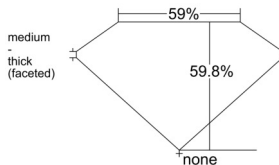

GIA®

FACSIMILE

GIA REPORT 1549270562

Verify this report at GIA.edu

GIA NATURAL DIAMOND DOSSIER®

December 22, 2025
GIA Report Number 1549270562
Shape and Cutting Style ..... Heart Brilliant
Measurements ..... 5.57 x 6.52 x 3.89 mm

GRADING RESULTS

Carat Weight ..... 0.79 carat
Color Grade ..... J
Clarity Grade VVS1

ADDITIONAL GRADING INFORMATION

Polish ..... Excellent
Symmetry ..... Excellent
Fluorescence ..... Faint
Clarity Characteristics ..... Pinpoint
Inscription(s): GIA 1549270562

PROPORTIONS

Profile not to actual proportions

GRADING SCALES

GIA COLOR SCALE		GIA CLARITY SCALE			
COLORLESS	D	VERY VERY SLIGHTLY INCLUDED	FLAWLESS		
	E		INTERNALLY FLAWLESS		
	F	VERY SLIGHTLY INCLUDED	VVS₁		
	G		VVS₂		
	H		VS₁		
	NEAR COLORLESS	I	SLIGHTLY INCLUDED	VS₂	
		J		SI₁	
		FAINT	K	INCLUDED	SI₂
			L		I₁
			M		I₂
VERT LIGHT	N	LIGHT	I₃		
	O				
	P				
	Q				
	R