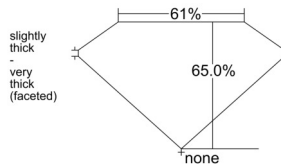

GIA®

FACSIMILE

GIA REPORT 1549249497

Verify this report at GIA.edu

GIA NATURAL DIAMOND DOSSIER®

December 17, 2025
GIA Report Number 1549249497
Shape and Cutting Style ..... Marquise Brilliant
Measurements ..... 7.19 x 3.31 x 2.15 mm

GRADING RESULTS

Carat Weight ..... 0.30 carat
Color Grade ..... D
Clarity Grade VVS1

ADDITIONAL GRADING INFORMATION

Polish ..... Excellent
Symmetry ..... Good
Fluorescence ..... Medium Blue
Clarity Characteristics ..... Pinpoint, Cloud
Inspection(s): GIA 1549249497

PROPORTIONS

Profile not to actual proportions

GRADING SCALES

GIA COLOR SCALE		GIA CLARITY SCALE			
COLORLESS	D	VERY SLIGHTLY INCLUDED	FLAWLESS		
	E		INTERNALLY FLAWLESS		
	F		VVS₁		
	NEAR COLORLESS	G	VVS₂		
		H	VERY SLIGHTLY INCLUDED	VS₁	
		I		VS₂	
		FAINT	J	SLIGHTLY INCLUDED	SI₁
			K		SI₂
	L		I₁		
	VERT LIGHT		M	INCLUDED	I₂
N			I₃		
O					
P					
Q					
LIGHT	R				
	S				
	T				
	U				
	V				
	W				
	X				
	Y				
	Z