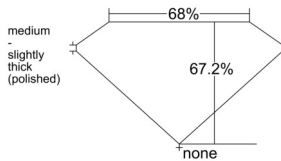

GIA®

FACSIMILE

GIA REPORT 1549225094

Verify this report at GIA.edu

GIA NATURAL DIAMOND DOSSIER®

December 12, 2025
GIA Report Number 1549225094
Shape and Cutting Style ..... Emerald Cut
Measurements ..... 4.16 x 3.10 x 2.08 mm

GRADING RESULTS

Carat Weight ..... 0.24 carat
Color Grade ..... E
Clarity Grade VVS1

ADDITIONAL GRADING INFORMATION

Polish ..... Excellent
Symmetry ..... Very Good
Fluorescence ..... None
Clarity Characteristics ..... Pinpoint
Inscription(s): GIA 1549225094

PROPORTIONS

Profile not to actual proportions

GRADING SCALES

GIA COLOR SCALE		GIA CLARITY SCALE		
COLORLESS	D	NEAR COLORLESS	FLAWLESS	
	E		INTERNALLY FLAWLESS	
	F		VVS₁	
	G			
	H		VVS₂	
	I			
	J		VS₁	
	K			
	L			
	FAINT		M	VS₂
N				
O		SI₁		
P				
Q				
VERT LIGHT	R	SI₂		
	S			
	T	I₁		
	U			
V				
LIGHT	W	I₂		
	X			
	Y	I₃		
Z