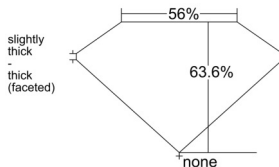

GIA®

FACSIMILE

GIA REPORT 1549213207

Verify this report at GIA.edu

GIA NATURAL DIAMOND DOSSIER®

December 12, 2025
GIA Report Number 1549213207
Shape and Cutting Style ..... Heart Brilliant
Measurements ..... 5.54 x 6.66 x 4.24 mm

GRADING RESULTS

Carat Weight ..... 0.92 carat
Color Grade ..... G
Clarity Grade VS2

ADDITIONAL GRADING INFORMATION

Polish ..... Very Good
Symmetry ..... Excellent
Fluorescence ..... None
Clarity Characteristics ..... Crystal
Inscription(s): GIA 1549213207

PROPORTIONS

Profile not to actual proportions

GRADING SCALES

GIA COLOR SCALE		GIA CLARITY SCALE			
COLORLESS	D	VERY VERY SLIGHTLY INCLUDED	FLAWLESS		
	E		INTERNALLY FLAWLESS		
	F	VERY SLIGHTLY INCLUDED	VVS₁		
	G		VVS₂		
	H		VS₁		
	NEAR COLORLESS	I	SLIGHTLY INCLUDED	VS₂	
		J		SI₁	
		FAINT	K	INCLUDED	SI₂
			L		I₁
			M		I₂
VERT LIGHT	N	LIGHT	I₃		
	O				
	P				
	Q				
	R