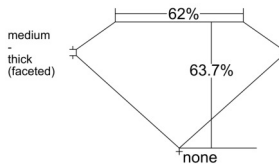

GIA®

FACSIMILE

GIA REPORT 1549206718

Verify this report at GIA.edu

GIA NATURAL DIAMOND DOSSIER®

December 10, 2025
GIA Report Number 1549206718
Shape and Cutting Style ..... Oval Brilliant
Measurements ..... 5.87 x 4.04 x 2.58 mm

GRADING RESULTS

Carat Weight ..... 0.40 carat
Color Grade ..... G
Clarity Grade VVS1

ADDITIONAL GRADING INFORMATION

Polish ..... Excellent
Symmetry ..... Very Good
Fluorescence ..... Medium Blue
Clarity Characteristics ..... Pinpoint
Inscription(s): GIA 1549206718

PROPORTIONS

Profile not to actual proportions

GRADING SCALES

GIA COLOR SCALE		GIA CLARITY SCALE			
COLORLESS	D	VERY VERY SLIGHTLY INCLUDED	FLAWLESS		
	E		INTERNALLY FLAWLESS		
	F	VERY SLIGHTLY INCLUDED	VVS₁		
	G		VVS₂		
	H		VS₁		
	NEAR COLORLESS	I	SLIGHTLY INCLUDED	VS₂	
		J		SI₁	
		FAINT	K	INCLUDED	SI₂
			L		I₁
			M		I₂
VERT LIGHT	N	LIGHT	I₃		
	O				
	P				
	Q				
	R