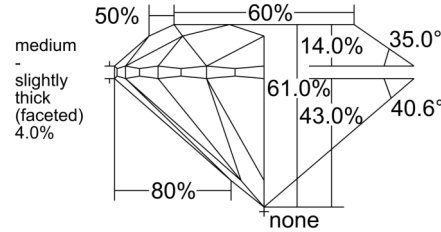

GIA REPORT
1549181775

Verify this report at GIA.edu

FACSIMILE

This is a digital representation of the original GIA Report. This representation might not be accepted in lieu of the original GIA Report in certain circumstances. The original GIA Report includes certain security features which are not reproducible on this facsimile.

GIA NATURAL DIAMOND GRADING REPORT

December 08, 2025
GIA Report Number 1549181775
Shape and Cutting Style ..... Round Brilliant
Measurements ..... 6.40 - 6.46 x 3.92 mm

GRADING RESULTS

Carat Weight ..... 1.01 carat
Color Grade I
Clarity Grade VVS1
Cut Grade ..... Excellent

ADDITIONAL GRADING INFORMATION

Polish ..... Excellent
Symmetry ..... Excellent
Fluorescence ..... Strong Blue
Inscription(s): GIA 1549181775

PROPORTIONS

Profile to actual proportions