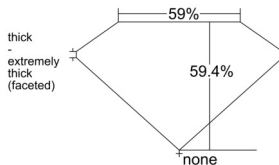

GIA®

FACSIMILE

GIA REPORT 1549180947

Verify this report at GIA.edu

GIA NATURAL DIAMOND DOSSIER®

December 08, 2025
GIA Report Number 1549180947
Shape and Cutting Style ..... Heart Brilliant
Measurements ..... 5.19 x 6.10 x 3.62 mm

GRADING RESULTS

Carat Weight ..... 0.70 carat
Color Grade L
Clarity Grade SI1

ADDITIONAL GRADING INFORMATION

Polish ..... Excellent
Symmetry ..... Very Good
Fluorescence ..... Faint
Clarity Characteristics ..... Feather, Crystal
Inscription(s): GIA 1549180947

PROPORTIONS

Profile not to actual proportions

GRADING SCALES

GIA COLOR SCALE		GIA CLARITY SCALE			
COLORLESS	D	VERY VERY SLIGHTLY INCLUDED	FLAWLESS		
	E		INTERNALLY FLAWLESS		
	F		VVS₁		
	G		VVS₂		
	NEAR COLORLESS		H	VERY SLIGHTLY INCLUDED	VS₁
			I		VS₂
	FAINT		J	SLIGHTLY INCLUDED	SI₁
			K		SI₂
			L		I₁
			M		I₂
N		I₃			
P					
VERT LIGHT	Q	INCLUDED			
	R				
	S				
	T				
	U				
	V				
LIGHT	W				
	X				
	Y				
	Z