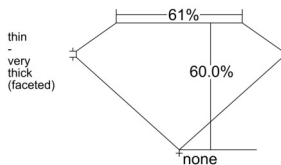

GIA®

FACSIMILE

GIA REPORT 1549174422

Verify this report at GIA.edu

GIA NATURAL DIAMOND DOSSIER®

December 05, 2025
GIA Report Number 1549174422
Shape and Cutting Style ..... Heart Brilliant
Measurements ..... 5.23 x 6.29 x 3.78 mm

GRADING RESULTS

Carat Weight ..... 0.70 carat
Color Grade ..... D
Clarity Grade VS1

ADDITIONAL GRADING INFORMATION

Polish ..... Excellent
Symmetry ..... Excellent
Fluorescence ..... Faint
Clarity Characteristics ..... Crystal
Inscription(s): GIA 1549174422

PROPORTIONS

Profile not to actual proportions

GRADING SCALES

GIA COLOR SCALE		GIA CLARITY SCALE	
COLORLESS	D	VERY VERY SLIGHTLY SLEIGHTLY INCLUDED	FLAWLESS
	E		INTERNALLY FLAWLESS
	F		VVS₁
	G		VVS₂
	H		VS₁
	I		VS₂
	J		SI₁
	K		SI₂
	L		I₁
	M		I₂
NEAR COLORLESS	N	SLIGHTLY INCLUDED	I₃
	O		
	P		
	Q		
FAINT	R		
	S		
	T		
	U		
VERT LIGHT	V		
	W		
	X		
	Y		
LIGHT	Z