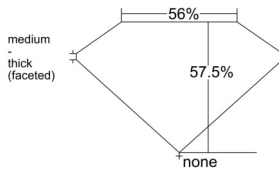

GIA®

FACSIMILE

GIA REPORT 1549174071

Verify this report at GIA.edu

GIA NATURAL DIAMOND DOSSIER®

December 08, 2025
GIA Report Number 1549174071
Shape and Cutting Style ..... Heart Brilliant
Measurements ..... 6.16 x 6.81 x 3.91 mm

GRADING RESULTS

Carat Weight ..... 0.93 carat
Color Grade ..... J
Clarity Grade SI1

ADDITIONAL GRADING INFORMATION

Polish ..... Excellent
Symmetry ..... Very Good
Fluorescence ..... None
Clarity Characteristics ..... Feather, Cloud
Inscription(s): GIA 1549174071

PROPORTIONS

Profile not to actual proportions

GRADING SCALES

GIA COLOR SCALE		GIA CLARITY SCALE			
COLORLESS	D	VERY VERY SLIGHTLY INCLUDED	FLAWLESS		
	E		INTERNALLY FLAWLESS		
	F	VERY SLIGHTLY INCLUDED	VVS₁		
	G		VVS₂		
	H		VS₁		
	NEAR COLORLESS	I	SLIGHTLY INCLUDED	VS₂	
		J		SI₁	
		FAINT	K	INCLUDED	SI₂
			L		I₁
			M		I₂
VERT LIGHT			N	INCLUDED	I₃
	O				
	P				
	Q				
LIGHT	R				
	S				
	T				
	U				
	V				
	Z