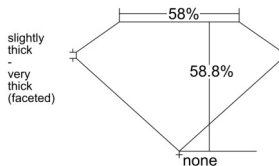

GIA®

FACSIMILE

GIA REPORT 1549172670

Verify this report at GIA.edu

GIA NATURAL DIAMOND DOSSIER®

December 08, 2025
GIA Report Number 1549172670
Shape and Cutting Style ..... Heart Brilliant
Measurements ..... 5.26 x 6.24 x 3.67 mm

GRADING RESULTS

Carat Weight ..... 0.70 carat
Color Grade ..... D
Clarity Grade VS2

ADDITIONAL GRADING INFORMATION

Polish ..... Excellent
Symmetry ..... Very Good
Fluorescence ..... Faint
Clarity Characteristics ..... Crystal, Feather
Inscription(s): GIA 1549172670

PROPORTIONS

Profile not to actual proportions

GRADING SCALES

GIA COLOR SCALE		GIA CLARITY SCALE			
COLORLESS	D	VERY VERY SLIGHTLY INCLUDED	FLAWLESS		
	E		INTERNALLY FLAWLESS		
	F	VERY SLIGHTLY INCLUDED	VVS₁		
	G		VVS₂		
	H		VS₁		
	NEAR COLORLESS	I	SLIGHTLY INCLUDED	VS₂	
		J		SI₁	
		FAINT	K	INCLUDED	SI₂
			L		I₁
			M		I₂
N			I₃		
VERT LIGHT	O	INCLUDED			
	P				
	Q				
	R				
	S				
	T				
LIGHT	U				
	V				
	W				
	X				
Y					
Z