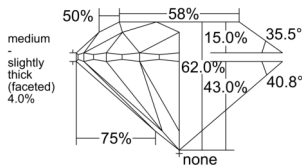

GIA®

FACSIMILE

GIA REPORT 1549172054

Verify this report at GIA.edu

GIA NATURAL DIAMOND DOSSIER®

December 04, 2025
GIA Report Number 1549172054
Shape and Cutting Style ..... Round Brilliant
Measurements ..... 5.45 - 5.48 x 3.39 mm

GRADING RESULTS

Carat Weight ..... 0.63 carat
Color Grade ..... M
Clarity Grade S11
Cut Grade ..... Excellent

ADDITIONAL GRADING INFORMATION

Polish ..... Excellent
Symmetry ..... Excellent
Fluorescence ..... Faint
Clarity Characteristics ..... Twinning Wisp
Inscription(s): GIA 1549172054

PROPORTIONS

GRADING SCALES

GIA COLOR SCALE

COLORESS	D
	E
	F
	G
	H
	I
	J
NEAR COLORESS	K
	L
FAIN	M
	N
	O
	P
VERY FAINT	Q
	R
	S
	T
	U
	V
	W
	X
	Y
LIGHT	Z

GIA CLARITY SCALE

FLAWLESS	VERY VERY SLIGHTLY INCLUDED	VS₁	VS₂	SI₁	SI₂	I₁	I₂	I₃	
									FLAWLESS
INTERNALLY FLAWLESS	VERY SLIGHTLY INCLUDED								

GIA CUT SCALE

EXCELLENT
VERY GOOD
GOOD
FAIR
POOR