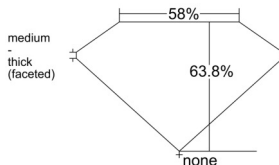

GIA®

FACSIMILE

GIA REPORT 1549167828

Verify this report at GIA.edu

GIA NATURAL DIAMOND DOSSIER®

December 05, 2025
GIA Report Number 1549167828
Shape and Cutting Style ..... Heart Brilliant
Measurements ..... 5.20 x 6.16 x 3.93 mm

GRADING RESULTS

Carat Weight ..... 0.70 carat
Color Grade I
Clarity Grade VS2

ADDITIONAL GRADING INFORMATION

Polish ..... Very Good
Symmetry ..... Very Good
Fluorescence ..... None
Clarity Characteristics ..... Crystal, Feather, Cloud
Inscription(s): GIA 1549167828

PROPORTIONS

Profile not to actual proportions

GRADING SCALES

GIA COLOR SCALE		GIA CLARITY SCALE			
COLORLESS	D	VERY VERY SLIGHTLY INCLUDED	FLAWLESS		
	E		INTERNALLY FLAWLESS		
	F		VVS₁		
	G		VVS₂		
	NEAR COLORLESS	H	VERY SLIGHTLY INCLUDED	VS₁	
		I		VS₂	
		FAINT	J	SLIGHTLY INCLUDED	I₁
			K		I₂
	L		I₃		
	VERT LIGHT		M	INCLUDED	
N					
O					
P					
Q					
R					
LIGHT	S				
	T				
	U				
	V				
	W				
	X				
Y					
Z