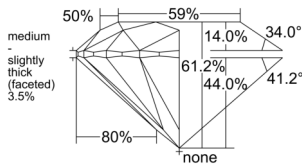

GIA®

FACSIMILE

GIA REPORT 1549162397

Verify this report at GIA.edu

GIA NATURAL DIAMOND DOSSIER®

December 08, 2025
GIA Report Number 1549162397
Shape and Cutting Style ..... Round Brilliant
Measurements ..... 5.26 - 5.28 x 3.23 mm

GRADING RESULTS

Carat Weight ..... 0.55 carat
Color Grade ..... J
Clarity Grade VVS1
Cut Grade ..... Excellent

ADDITIONAL GRADING INFORMATION

Polish ..... Excellent
Symmetry ..... Excellent
Fluorescence ..... None
Clarity Characteristics ..... Cloud, Pinpoint
Inscription(s): GIA 1549162397

PROPORTIONS

Profile to actual proportions

GRADING SCALES

GIA COLOR SCALE

COLORLESS	D
	E
	F
	G
	H
	I
	J
NEAR COLORLESS	K
	L
Faint	M
	N
	O
	P
Very Light	R
	S
	T
	U
	V
	W
	X
	Y
Light	Z

GIA CLARITY SCALE

FLAWLESS	INTERNAL FLAWLESS	
		FLAWLESS
VERY VERY SLIGHTLY INCLUDED	VVS₁	
	VVS₂	
VERY SLIGHTLY INCLUDED	VS₁	
	VS₂	
SLIGHTLY INCLUDED	SI₁	
	SI₂	
INCLUDED	I₁	
	I₂	
	I₃	

GIA CUT SCALE

EXCELLENT
VERY GOOD
GOOD
FAIR
POOR