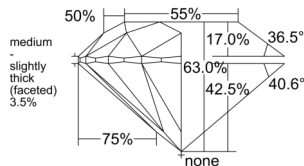

GIA®

FACSIMILE

GIA REPORT 1549151985

Verify this report at GIA.edu

GIA NATURAL DIAMOND DOSSIER®

December 04, 2025
GIA Report Number 1549151985
Shape and Cutting Style ..... Round Brilliant
Measurements ..... 5.72 - 5.75 x 3.61 mm

GRADING RESULTS

Carat Weight ..... 0.73 carat
Color Grade ..... K
Clarity Grade S11
Cut Grade ..... Excellent

ADDITIONAL GRADING INFORMATION

Polish ..... Excellent
Symmetry ..... Excellent
Fluorescence ..... Strong Blue
Clarity Characteristics ..... Crystal
Inscription(s): GIA 1549151985

PROPORTIONS

Profile to actual proportions