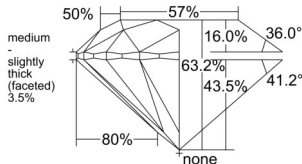

GIA®

FACSIMILE

GIA NATURAL DIAMOND DOSSIER®

December 03, 2025
GIA Report Number 1549149174
Shape and Cutting Style ..... Round Brilliant
Measurements ..... 5.09 - 5.12 x 3.23 mm

GRADING RESULTS

Carat Weight ..... 0.52 carat
Color Grade ..... F
Clarity Grade VS1
Cut Grade ..... Excellent

ADDITIONAL GRADING INFORMATION

Polish ..... Excellent
Symmetry ..... Excellent
Fluorescence ..... Faint
Clarity Characteristics..... Crystal, Feather, Pinpoint, Cloud
Inscription(s): GIA 1549149174

GIA REPORT 1549149174

Verify this report at GIA.edu

PROPORTIONS

Profile to actual proportions

GRADING SCALES

GIA COLOR SCALE

COLORLESS	D
	E
	F
	G
	H
	I
	J
NEAR COLORLESS	K
	L
FAIN	M
	N
	O
	P
VERY LIGHT	Q
	R
	S
	T
	U
	V
	W
	X
	Y
LIGHT	Z

GIA CLARITY SCALE

FLAWLESS	INTERNAL FLAWLESS	
		FLAWLESS
VERY VERY SLIGHTLY INCLUDED	VVS₁	
	VVS₂	
VERY SLIGHTLY INCLUDED	VS₁	
	VS₂	
SLIGHTLY INCLUDED	SI₁	
	SI₂	
INCLUDED	I₁	
	I₂	
	I₃	

GIA CUT SCALE

EXCELLENT
VERY GOOD
GOOD
FAIR
POOR