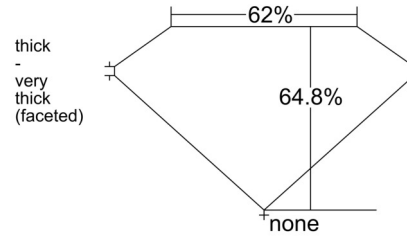

PROPORTIONS

Profile not to actual proportions