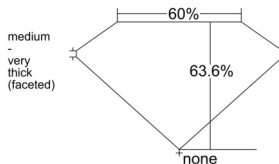

GIA®

FACSIMILE

GIA REPORT 1549127905

Verify this report at GIA.edu

GIA NATURAL DIAMOND DOSSIER®

December 03, 2025
GIA Report Number 1549127905
Shape and Cutting Style ..... Pear Brilliant
Measurements ..... 8.02 x 4.81 x 3.06 mm

GRADING RESULTS

Carat Weight ..... 0.71 carat
Color Grade ..... F
Clarity Grade VVS1

ADDITIONAL GRADING INFORMATION

Polish ..... Excellent
Symmetry ..... Very Good
Fluorescence ..... None
Clarity Characteristics ..... Cavity
Inscription(s): GIA 1549127905

PROPORTIONS

Profile not to actual proportions

GRADING SCALES

GIA COLOR SCALE		GIA CLARITY SCALE	
COLORLESS	D	VERY VERY SLIGHTLY INCLUDED	FLAWLESS
	E		INTERNALLY FLAWLESS
	F		VVS₁
	G		VVS₂
	H		VS₁
	I		VS₂
	J		SI₁
	K		SI₂
	L		I₁
	M		I₂
NEAR COLORLESS	N	SLIGHTLY INCLUDED	I₃
	O		
	P		
	Q		
FAINT	R		
	S		
	T		
	U		
VERT LIGHT	V		
	W		
	X		
	Y		
LIGHT	Z