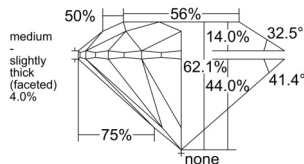

GIA®

FACSIMILE

GIA REPORT 1549123805

Verify this report at GIA.edu

GIA NATURAL DIAMOND DOSSIER®

December 01, 2025
GIA Report Number 1549123805
Shape and Cutting Style ..... Round Brilliant
Measurements ..... 5.72 - 5.76 x 3.56 mm

GRADING RESULTS

Carat Weight ..... 0.72 carat
Color Grade ..... D
Clarity Grade VS1
Cut Grade ..... Excellent

ADDITIONAL GRADING INFORMATION

Polish ..... Excellent
Symmetry ..... Excellent
Fluorescence ..... Medium Blue
Clarity Characteristics ..... Crystal, Pinpoint
Inscription(s): GIA 1549123805

PROPORTIONS

Profile to actual proportions