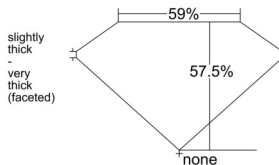

GIA®

FACSIMILE

GIA REPORT 1549122417

Verify this report at GIA.edu

GIA NATURAL DIAMOND DOSSIER®

November 28, 2025
GIA Report Number 1549122417
Shape and Cutting Style ..... Heart Brilliant
Measurements ..... 5.27 x 5.91 x 3.40 mm

GRADING RESULTS

Carat Weight ..... 0.61 carat
Color Grade ..... D
Clarity Grade VVS1

ADDITIONAL GRADING INFORMATION

Polish ..... Excellent
Symmetry ..... Excellent
Fluorescence ..... Faint
Clarity Characteristics..... Pinpoint, Needle, Feather, Surface
Graining

Inscription(s): GIA 1549122417

PROPORTIONS

Profile not to actual proportions

GRADING SCALES

GIA COLOR SCALE		GIA CLARITY SCALE			
COLORLESS	D	VERY VERY SLIGHTLY INCLUDED	FLAWLESS		
	E		INTERNALLY FLAWLESS		
	F	VERY SLIGHTLY INCLUDED	VVS₁		
	G		VVS₂		
	H		VS₁		
	NEAR COLORLESS	I	SLIGHTLY INCLUDED	VS₂	
		J		SI₁	
		FAINT	K	INCLUDED	SI₂
			L		I₁
			M		I₂
VERT LIGHT	N	LIGHT	I₃		
	O				
	P				
	Q				
LIGHT	R				
	S				
	T				
	U				
	V				
	W				
	X				
	Y				
	Z