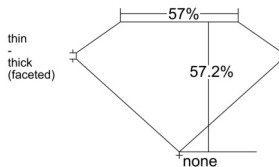

GIA®

FACSIMILE

GIA REPORT 1549104631

Verify this report at GIA.edu

GIA NATURAL DIAMOND DOSSIER®

November 27, 2025
GIA Report Number 1549104631
Shape and Cutting Style ..... Heart Brilliant
Measurements ..... 4.92 x 5.69 x 3.25 mm

GRADING RESULTS

Carat Weight ..... 0.54 carat
Color Grade I
Clarity Grade SI1

ADDITIONAL GRADING INFORMATION

Polish ..... Excellent
Symmetry ..... Very Good
Fluorescence ..... None
Clarity Characteristics ..... Crystal, Cloud
Inscription(s): GIA 1549104631

PROPORTIONS

Profile not to actual proportions

GRADING SCALES

GIA COLOR SCALE		GIA CLARITY SCALE			
COLORLESS	D	VERY VERY SLIGHTLY INCLUDED	FLAWLESS		
	E		INTERNALLY FLAWLESS		
	F	VERY SLIGHTLY INCLUDED	VVS₁		
	G		VVS₂		
	H		VS₁		
	NEAR COLORLESS	I	SLIGHTLY INCLUDED	VS₂	
		J		SI₁	
		FAINT	K	INCLUDED	SI₂
			L		I₁
			M		I₂
VERT LIGHT	N	LIGHT	I₃		
	O				
	P				
	Q				
	R				
	S				
	T