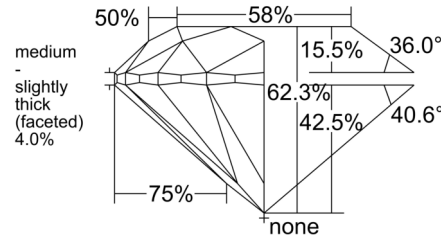

GIA REPORT
1549098078

Verify this report at GIA.edu

FACSIMILE

This is a digital representation of the original GIA Report. This representation might not be accepted in lieu of the original GIA Report in certain circumstances. The original GIA Report includes certain security features which are not reproducible on this facsimile.

GIA NATURAL DIAMOND GRADING REPORT

November 27, 2025
GIA Report Number 1549098078
Shape and Cutting Style ..... Round Brilliant
Measurements ..... 7.25 - 7.27 x 4.53 mm

GRADING RESULTS

Carat Weight ..... 1.50 carat
Color Grade I
Clarity Grade VS1
Cut Grade ..... Excellent

ADDITIONAL GRADING INFORMATION

Polish ..... Excellent
Symmetry ..... Excellent
Fluorescence ..... None
Inscription(s): GIA 1549098078

PROPORTIONS

Profile to actual proportions