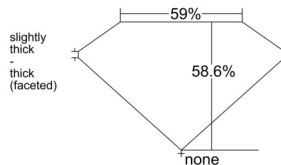

GIA®

FACSIMILE

GIA REPORT 1549097718

Verify this report at GIA.edu

GIA NATURAL DIAMOND DOSSIER®

November 26, 2025
GIA Report Number 1549097718
Shape and Cutting Style ..... Heart Brilliant
Measurements ..... 5.87 x 6.75 x 3.96 mm

GRADING RESULTS

Carat Weight ..... 0.93 carat
Color Grade ..... G
Clarity Grade VS2

ADDITIONAL GRADING INFORMATION

Polish ..... Excellent
Symmetry ..... Excellent
Fluorescence ..... None
Clarity Characteristics ..... Cloud, Needle
Inscription(s): GIA 1549097718

PROPORTIONS

Profile not to actual proportions

GRADING SCALES

GIA COLOR SCALE		GIA CLARITY SCALE	
COLORLESS	D	VERY VERY SLIGHTLY INCLUDED	FLAWLESS
	E		INTERNALLY FLAWLESS
	F		VVS₁
	G		VVS₂
	H		VS₁
	I		VS₂
	J		SI₁
	K		SI₂
	L		I₁
	M		I₂
NEAR COLORLESS	N	SLIGHTLY INCLUDED	I₃
	O		
	P		
	Q		
FAINT	R		
	S		
	T		
	U		
VERT LIGHT	V		
	W		
	X		
	Y		
LIGHT	Z